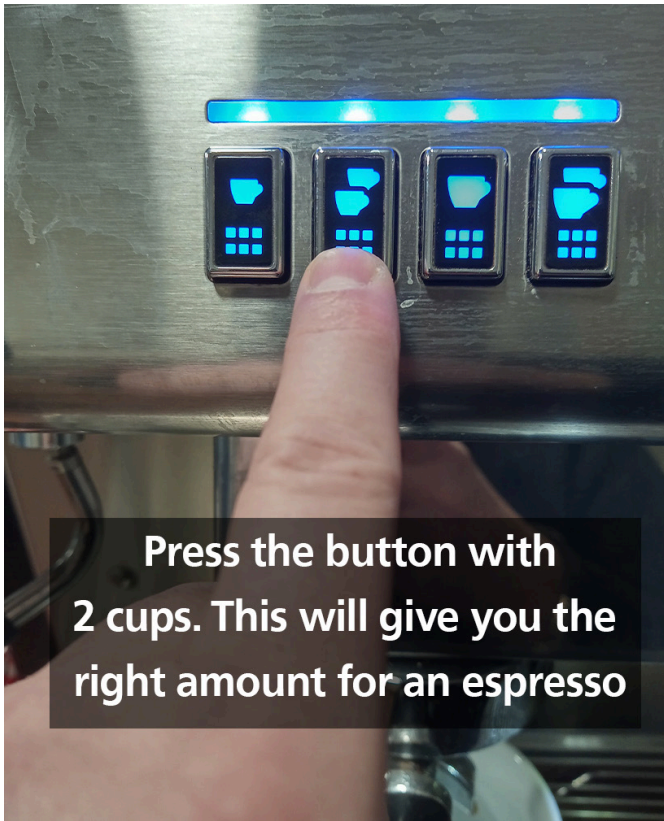

How to make an espresso!

Get your cup ready.

Put cup under the filter

Pick up a filter handle

Put filter handle on coffee grinder

How to make an espresso!

How to make an espresso!

Press the button with 2 cups. This will give you the right amount for an espresso

Let the hot water and coffee pour into the cup.

When the machine stops pouring, the espresso is ready!

Don't forget to empty the used filter!

How to make an espresso!

Empty the coffee into the tray under the grinder.